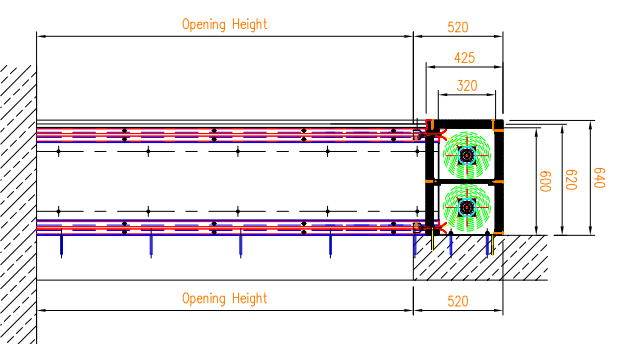

GATE AK120 WITH 2 DRIVE UNITS

FRONT ASSEMBLY TO FLAT WALL

FRONT ASSEMBLY TO FLAT WALL

OPTION:

FRONT ASSEMBLY TO FLAT WALL (OR BETWEEN THE WALLS)
ASSEMBLY UNDER CEILING WITH LINTEL

OPTION:

FRONT ASSEMBLY TO FLAT WALL OR BETWEEN THE WALLS
ASSEMBLY UNDER CEILING WITHOUT LINTEL