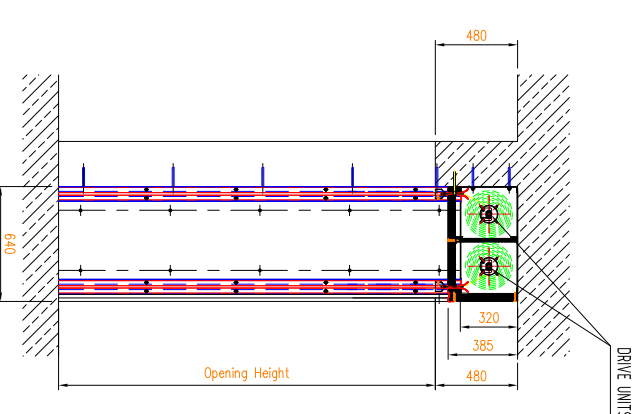

GATE AK120 WITH 2 DRIVE UNITS

FRONT ASSEMBLY TO FLAT WALL

FRONT ASSEMBLY TO FLAT WALL

OPTION:

FRONT ASSEMBLY TO FLAT WALL (OR BETWEEN THE WALLS)
ASSEMBLY UNDER CEILING WITH LINTEL

OPTION:

FRONT ASSEMBLY TO FLAT WALL OR BETWEEN THE WALLS
ASSEMBLY UNDER CEILING WITHOUT LINTEL