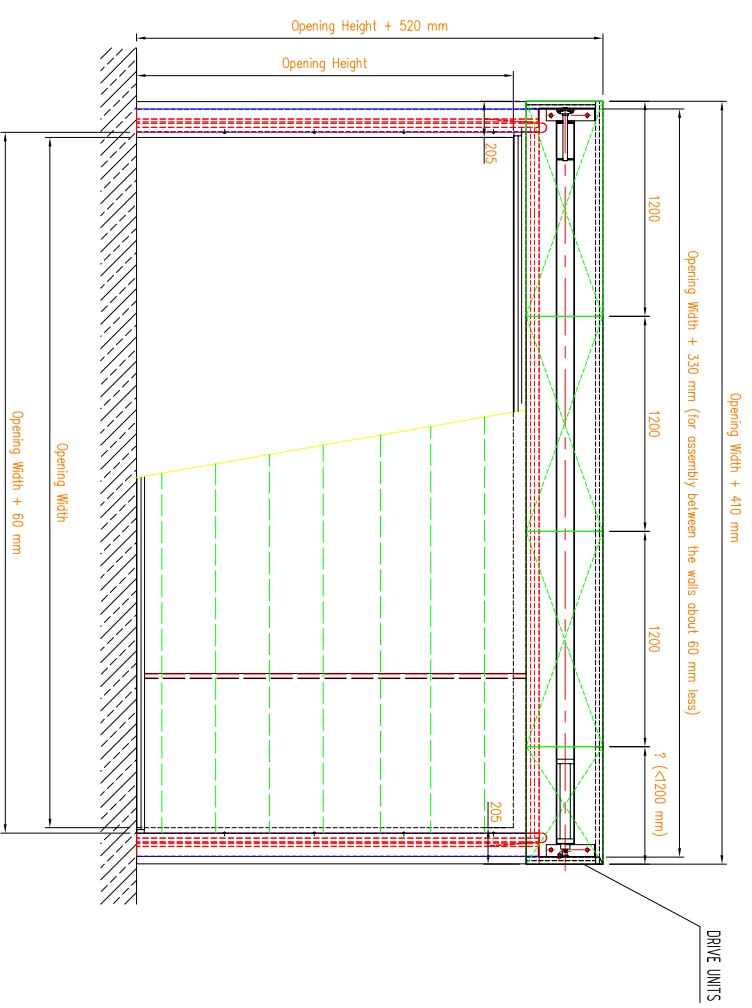

GATE AK120 WITH 2 DRIVE UNITS

FRONT ASSEMBLY TO FLAT WALL

FRONT ASSEMBLY TO FLAT WALL

OPTION:

FRONT ASSEMBLY TO FLAT WALL (OR BETWEEN THE WALLS)
ASSEMBLY UNDER CEILING WITH LINTEL

OPTION:

FRONT ASSEMBLY TO FLAT WALL OR BETWEEN THE WALLS
ASSEMBLY UNDER CEILING WITHOUT LINTEL