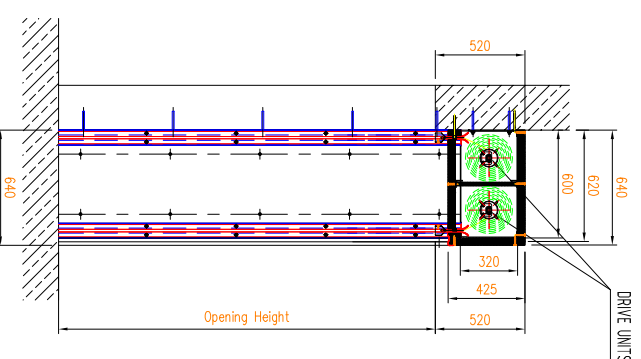

GATE AK120 WITH 2 DRIVE UNITS

FRONT ASSEMBLY TO FLAT WALL

FRONT ASSEMBLY TO FLAT WALL

OPTION:

FRONT ASSEMBLY TO FLAT WALL (OR BETWEEN THE WALLS)
ASSEMBLY UNDER CEILING WITH LINTEL

OPTION:

FRONT ASSEMBLY TO FLAT WALL OR BETWEEN THE WALLS
ASSEMBLY UNDER CEILING WITHOUT LINTEL