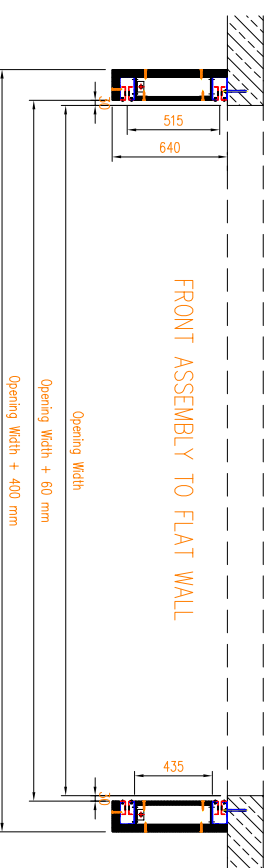

GATE AK120 WITH 2 DRIVE UNITS

FRONT ASSEMBLY TO FLAT WALL

FRONT ASSEMBLY TO FLAT WALL

OPTION:

FRONT ASSEMBLY TO FLAT WALL (OR BETWEEN THE WALLS)
ASSEMBLY UNDER CEILING WITH LINTEL

OPTION:

FRONT ASSEMBLY TO FLAT WALL OR BETWEEN THE WALLS
ASSEMBLY UNDER CEILING WITHOUT LINTEL