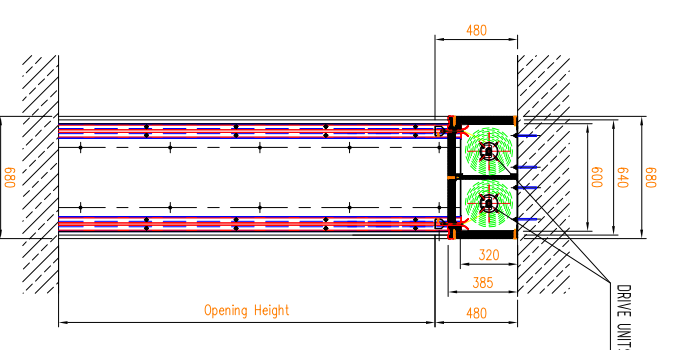

GATE AK120 WITH 2 DRIVE UNITS

FRONT ASSEMBLY TO FLAT WALL

FRONT ASSEMBLY TO FLAT WALL

OPTION:

FRONT ASSEMBLY TO FLAT WALL (OR BETWEEN THE WALLS)
ASSEMBLY UNDER CEILING WITH LINTEL

OPTION:

FRONT ASSEMBLY TO FLAT WALL OR BETWEEN THE WALLS
ASSEMBLY UNDER CEILING WITHOUT LINTEL